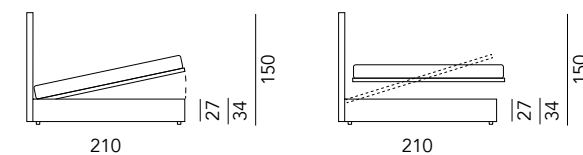

Apertura contenitore
Bed storage box opening