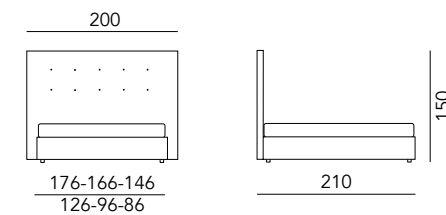

Struttura in legno rivestita da espanso e fibre acriliche. Rete ortopedica a doghe. Testata fissata a parete, proposta nella versione liscia o bottoni. Rivestimento sfoderabile (ad esclusione testata con bottoni), per tessuti e Pelle. Piedini metallo o legno nelle tipologie e finiture da collezione. A richiesta tinte RAL.

Wood frame covered with foam and acrylic fibres. Orthopaedic slatted base. Headboard fixed to the wall, available in smooth or buttoned version. Removable cover (except headboard with buttons), for fabrics and leather. Metal or wood feet in the types and finishes available in the collection. RAL colours on request.

PIEDINI IN LEGNO O METALLO:
WOODEN OR METAL FEET:

A - B - C - D - E - F - G - H - N - O
MF - MH - MI - ML - MN - MO - MP - MQ

Letto
Bed