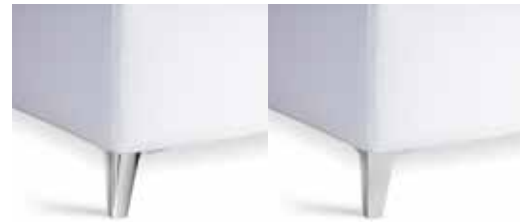

FINITURA LACCATO: - LACQUERED FINISH:
 A RICHIESTA TINTA RAL - RAL COLOR ON REQUEST

- P06 - NERO
BLACK
- P07 - BRONZO
BRONZE

M - Ø8,5XH10

PIEDINI - FEET

METALLO - METAL
FINITURA TINTE - DYEING FINISH:

P08 - CROMO LUCIDO GLOSSY CHROME **P09** - CROMO SATINATO GLAZED CHROME **P10** - NERO LUCIDO GLOSSY BLACK **P11** - BRONZO BRONZE