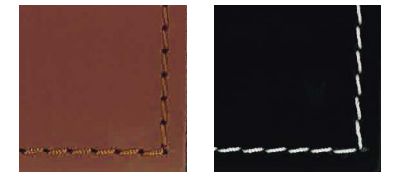

FINITURA PIANO - FLOOR FINISH

CUOIO - LEATHER

BIANCO	CORDA	SABBIA	FOCA	GRIGIO
WHITE	ROPE	SAND	SEAL	GRAY

NATURALE	INVECCHIATO	ROSSO BULGARICO	TESTA DI MORO	NERO
NATURAL	AGED	BULGARIAN RED	DARK BROWN	BLACK

CUCITURE FILO A VISTA IN TINTA O IN CONTRASTO
MATCHING OR CONTRASTING VISIBLE THREAD STITCHING.

IN TINTA COLOUR	IN CONTRASTO IN CONTRASTING
-----------------	-----------------------------

CUCITURE FILO A VISTA
EXPOSED THREAD SEAMS