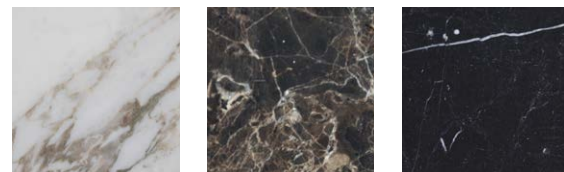

FINITURA PIANO:

Marmo lucido o opaco nelle finiture calacatta oro, nero marquina, emperador dark.

Vetro laccato nero o bianco.

STRUCTURE FINISH:

Polished chrome-plated metal, matte aluminium painted in white, anthracite, grey-bronze, black. RAL colours not included in the collection are available on request.

SLIM TONDO H. CM.32 - Ø CM.100-120

FINITURA STRUTTURA - STRUCTURE FINISH

METALLO - METAL

CROMATO LUCIDO	CROMATO SATINATO	VERNICIATO OPACO BIANCO	VERNICIATO OPACO ANTRACITE	VERNICIATO OPACO GRIGIO-BRONZO	VERNICIATO OPACO SABBIA	VERNICIATO NERO
POLISHED CHROME-PLATED	SATIN CHROME	MATTE PAINTED WHITE	MATT ANTHRACITE PAINTED	MATT GREY-BRONZE PAINTED	MATTE SAND PAINTED	BLACK PAINTED

A RICHIESTA TINTE RAL. - RAL COLOURS ON REQUEST.

FINITURA PIANO - FLOOR FINISH

MARMO - MARBLE

CALACATTA ORO	EMPERADOR DARK	NERO MARQUINIA
CALACATTA GOLD	EMPERADOR DARK	BLACK MARQUINIA

VETRO - GLASS

SATINATO	GRIGIO FUMÉ	BRONZATO	LACCATO NERO	LACCATO BIANCO	SPECCHIO
SATIN	SMOKY GREY	BRONZED	BLACK PAINTED	GLOSSY WHITE	MIRROR