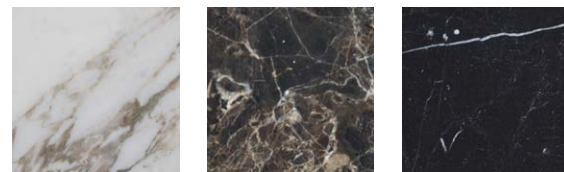

Metallo cromato lucido, cromato satinato, verniciato opaco nei colori bianco, antracite, grigio-bronzo, sabbia, nero.

A richiesta finitura tinte RAL fuori collezione.

FINITURA PIANO:

Vetro satinato, grigio fumé, bronzato, nero.

Satin-finished **glass**, smoked grey, bronzed, black.

Metal covered in **leather** in the colours white, rope, sand, seal, grey, black, dark brown, Bulgarian red, aged, natural. Matching or contrasting top stitching.

Matt or glossy **lacquered** metal in white, black, anthracite grey, sand. RAL colours not included in the collection are available on request.

SERVETTO struttura/structure: metallo verniciato nero lucido/glossy black painted metal
piano/top: cuoio nero e cucitura filo in contrasto/black leather and contrasting thread seams

A RICHIESTA TINTE RAL. - RAL COLOURS ON REQUEST.

FINITURA PIANO - FLOOR FINISH

MARMO - MARBLE

CALACATTA ORO	EMPERADOR DARK	NERO MARQUINIA
CALACATTA GOLD	EMPERADOR DARK	BLACK MARQUINIA

VETRO - GLASS

SATINATO	GRIGIO FUMÉ	BRONZATO	LACCATO NERO	LACCATO BIANCO	SPECCHIO
SATIN	SMOKY GREY	BRONZED	BLACK PAINTED	GLOSSY WHITE	MIRROR