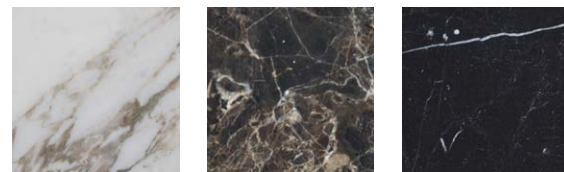

FINITURA TOP:

**Legno** di faggio tinto naturale, noce o wengè. Frassino tinto corda.

**Laccato** opaco o brillante nei colori bianco, nero, antracite, sabbia. A richiesta tinte RAL fuori collezione.

TOP FINISH:

**Wood:** natural stained beech, walnut or wengé. Rope-stained ash.

**Matt or glossy lacquered metal** in white, black, anthracite grey, sand. RAL colours not included in the collection are available on request.

FINITURA STRUTTURA - STRUCTURE FINISH

METALLO - METAL

|                        |                  |                         |                            |                                |                         |                 |
|------------------------|------------------|-------------------------|----------------------------|--------------------------------|-------------------------|-----------------|
| CROMATO LUCIDO         | CROMATO SATINATO | VERNICIATO OPACO BIANCO | VERNICIATO OPACO ANTRACITE | VERNICIATO OPACO GRIGIO-BRONZO | VERNICIATO OPACO SABBIA | VERNICIATO NERO |
| POLISHED CHROME-PLATED | SATIN CHROME     | MATTE PAINTED WHITE     | MATT ANTHRACITE PAINTED    | MATT GREY-BRONZE PAINTED       | MATTE SAND PAINTED      | BLACK PAINTED   |

A RICHIESTA TINTE RAL. - RAL COLOURS ON REQUEST.

FINITURA PIANO - FLOOR FINISH

MARMO - MARBLE

|                |                |                 |
|----------------|----------------|-----------------|
| CALACATTA ORO  | EMPERADOR DARK | NERO MARQUINIA  |
| CALACATTA GOLD | EMPERADOR DARK | BLACK MARQUINIA |