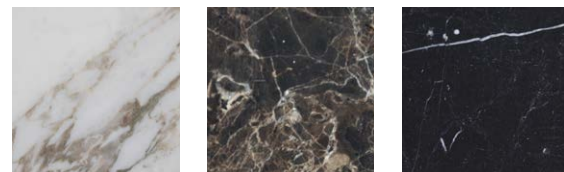

**Legno** di faggio tinto naturale, noce o wengè. Frassino tinto corda.

**Laccato** opaco o brillante nei colori bianco, antracite, sabbia. A richiesta tinte RAL fuori collezione.

**TOP FINISH:**

**Wood:** natural stained beech, walnut or wengé. Rope-stained ash.

**Matt or gloss lacquered** in white, anthracite, sand. RAL colours not included in the collection are available on request.

FINITURA STRUTTURA - STRUCTURE FINISH

METALLO - METAL

CROMATO LUCIDO	CROMATO SATINATO	VERNICIATO OPACO BIANCO	VERNICIATO OPACO ANTRACITE	VERNICIATO OPACO GRIGIO-BRONZO	VERNICIATO OPACO SABBIA	VERNICIATO NERO
POLISHED CHROME-PLATED	SATIN CHROME	MATTE PAINTED WHITE	MATT ANTHRACITE PAINTED	MATT GREY-BRONZE PAINTED	MATTE SAND PAINTED	BLACK PAINTED

A RICHIESTA TINTE RAL. - RAL COLOURS ON REQUEST.

FINITURA PIANO - FLOOR FINISH

MARMO - MARBLE

CALACATTA ORO	EMPERADOR DARK	NERO MARQUINIA
CALACATTA GOLD	EMPERADOR DARK	BLACK MARQUINIA

VETRO - GLASS

SATINATO	GRIGIO FUMÉ	BRONZATO	LACCATO NERO	LACCATO BIANCO	SPECCHIO
SATIN	SMOKY GREY	BRONZED	BLACK PAINTED	GLOSSY WHITE	MIRROR