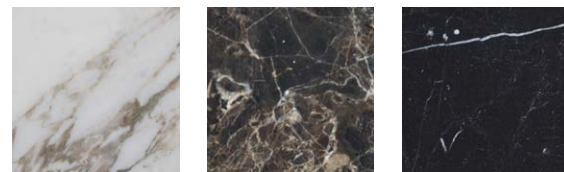

FINITURA PIANO - FLOOR FINISH

MARMO - MARBLE

CALACATTA ORO	EMPERADOR DARK	NERO MARQUINIA
CALACATTA GOLD	EMPERADOR DARK	BLACK MARQUINIA